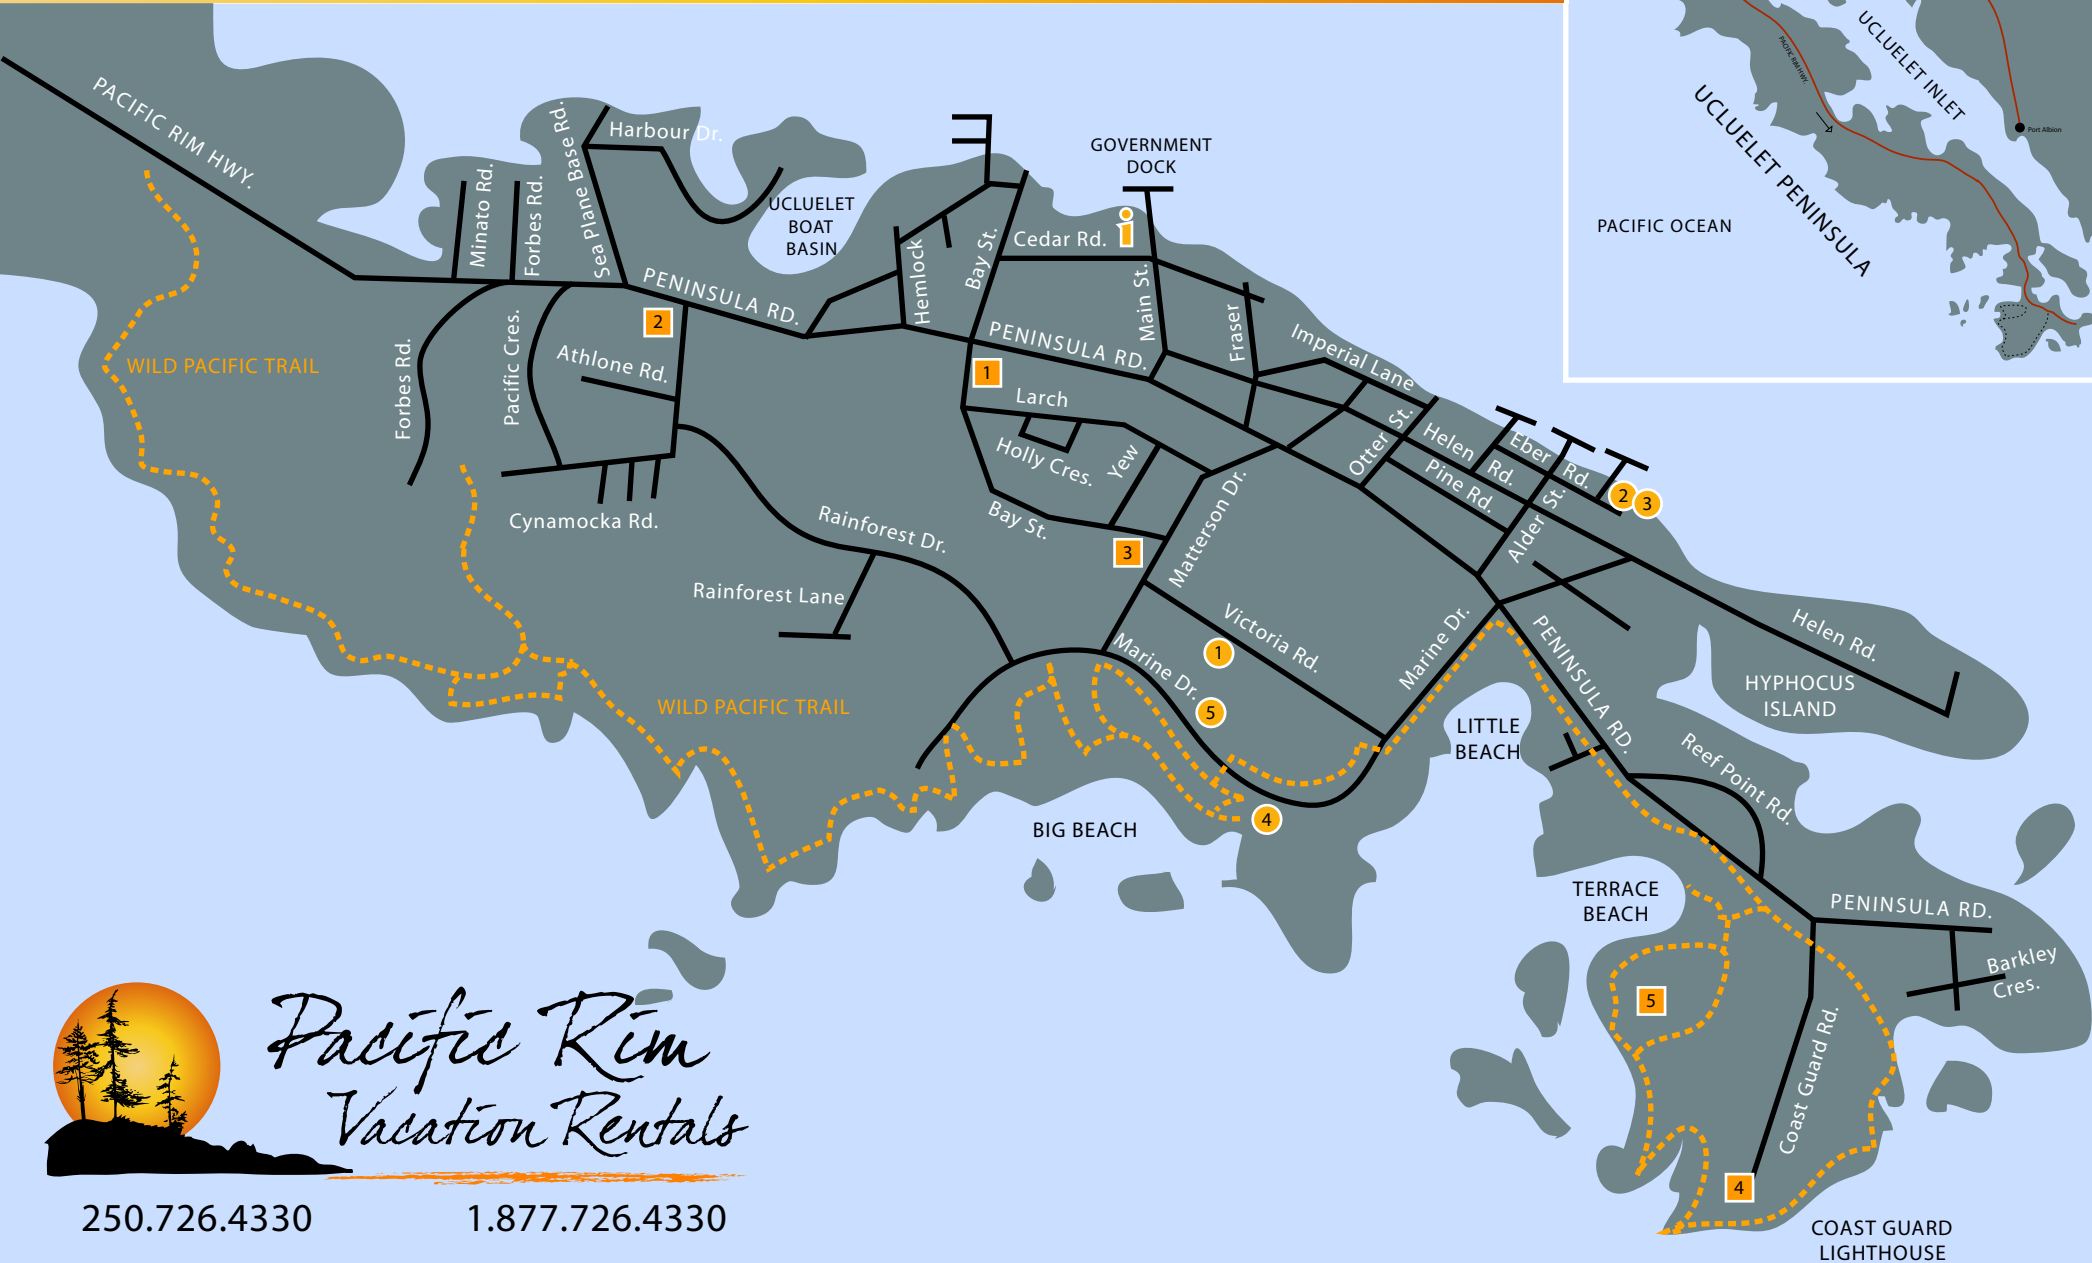

PROPERTY LOCATION MAP 2

- ① CASA TRANQUILA, 1435 Victoria Rd.
- ② GIANT CEDAR, 1211 Eber Rd
- ③ SUNRISE SUITES, 1211 Eber Rd
- ④ BLACK ROCK BEACH HOUSE, 524 Marine Drive
- ⑤ The Ridge

-  Ucluelet Chamber of Commerce
-  Remax, Judy Gray's office
-  Marine Drive Properties
-  Community Park
-  Coast Guard Lighthouse
-  He-Tin-Kis Park

*Pacific Rim
Vacation Rentals*

250.726.4330

1.877.726.4330

COAST GUARD LIGHTHOUSE